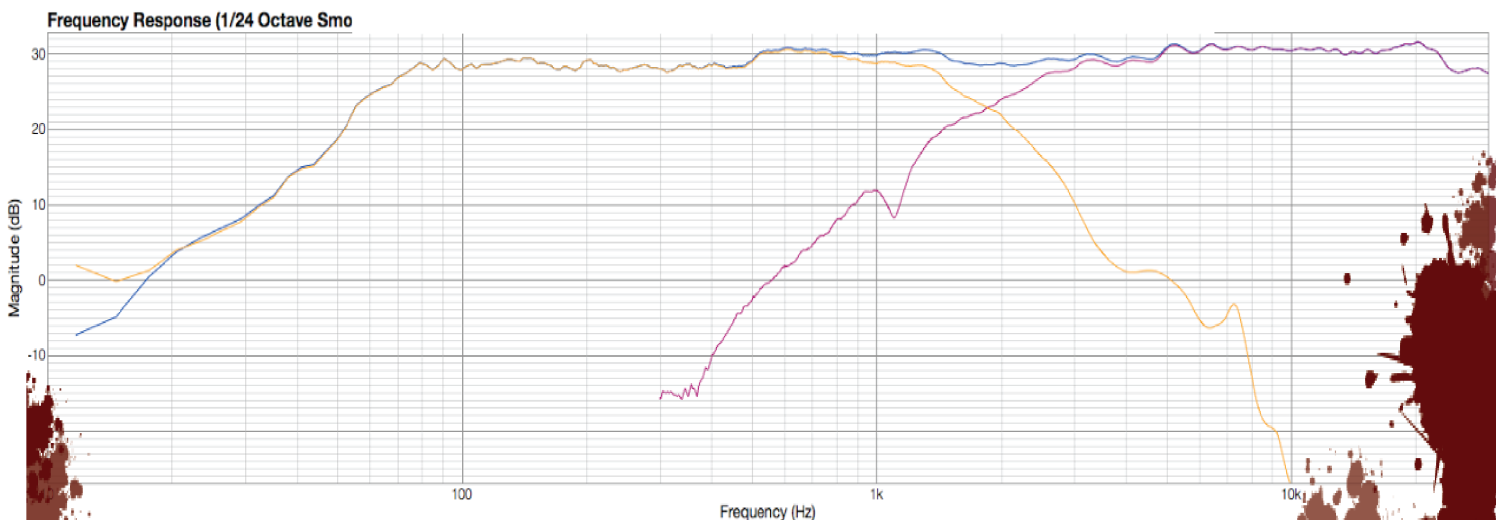

THE DARK PASSENGERS

Design Goals:
Portability
Hi-Fi Speakers
Built within \$400
Dexter Themed

Specs:
C.O Point at 1,800 Hz
+/- 1.6 from 80 Hz - 20 kHz
Ported for extended bass
due to small size.
Passive Crossovers
F3 at 72 Hz

Tweeter:
Vifa XT25TG30

Woofers:
Fountek FW168

Purpose:
To create Hi-Fi
Mixing Speakers
for multimedia sfx
and music editing.

DESIGNED AND CREATED BY ANDREW VILLA