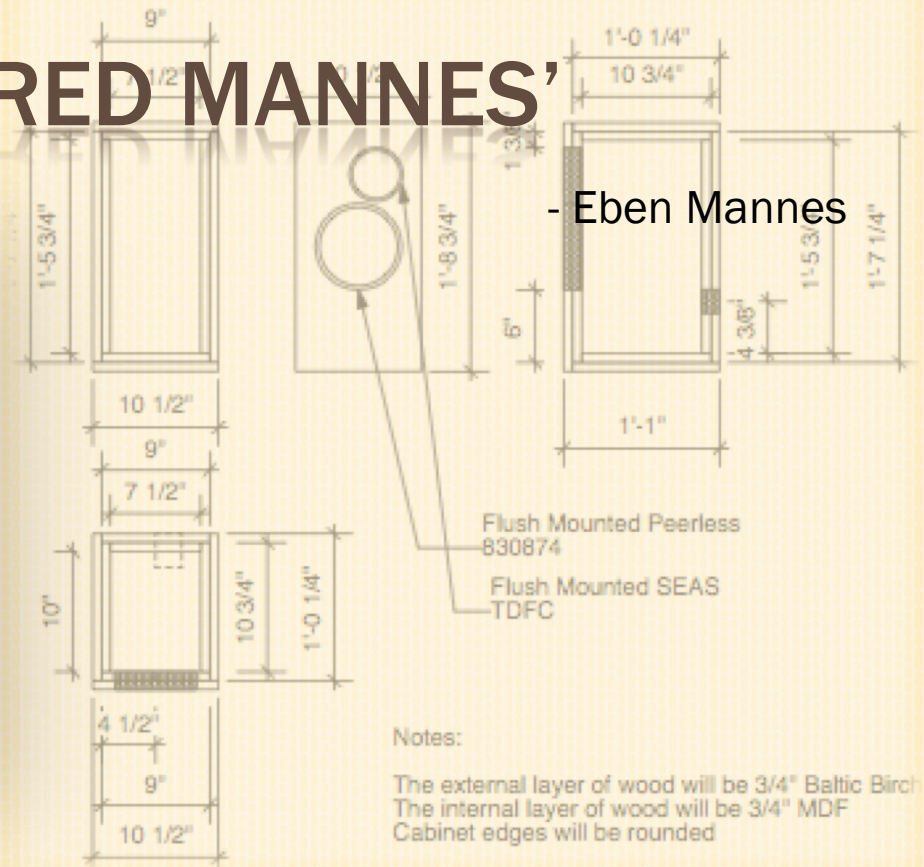

WEATHERED MANNES'

- Eben Mannes

Design Goal:

To make a basic two way set of speakers with a response of +/- 3 dB for personal listening use and industry standard mixing ability.

Features/Specifications:

- SEAS 27TDFC Textile Dome Tweeter
- Peerless PPB 830874 Poly Cone Woofer
- Rear ported
- Size: 1' 8 3/4" x 10 1/2" x 1' 1"
- Response: 70 Hz to 15 kHz +/- 3 dB